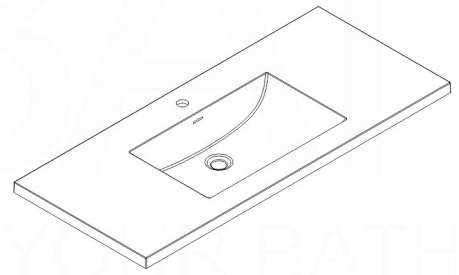

BALLI48S

Sink: BN1210SSINK

Dimensions:	width	depth	height
inches	47.24"	20.47"	23.75"
mm	1200	520	500

NOTE: DIMENSIONS AND TECHNICAL DETAILS ARE SUBJECT TO CHANGE WITHOUT NOTICE

. FRONT ELEVATION

. TOP ELEVATION

. SIDE ELEVATION

INSTALLATION GUIDE

Tools Required for Assembly

How to Install

Wall Preparation

SQUARE SINK SPAIN
48" SINGLE

. FRONT ELEVATION

. TOP ELEVATION

. SIDE ELEVATION