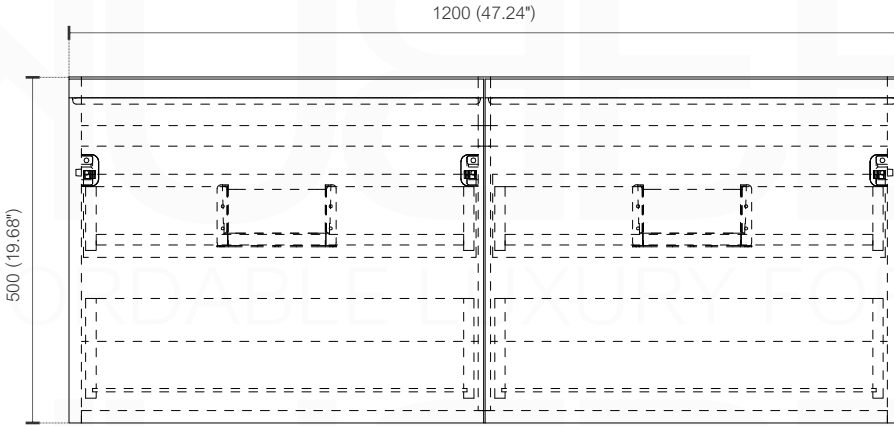

BALLI48S

Sink: BN1210SSINK

Dimensions:	width	depth	height
inches	47.24"	20.47"	23.75"
mm	1200	520	500

NOTE: DIMENSIONS AND TECHNICAL DETAILS ARE SUBJECT TO CHANGE WITHOUT NOTICE

. FRONT ELEVATION

. TOP ELEVATION

. SIDE ELEVATION

INSTALLATION GUIDE

Tools Required for Assembly

How to Install

Wall Preparation

SQUARE SINK SPAIN
48" SINGLE

. FRONT ELEVATION

. TOP ELEVATION

. SIDE ELEVATION