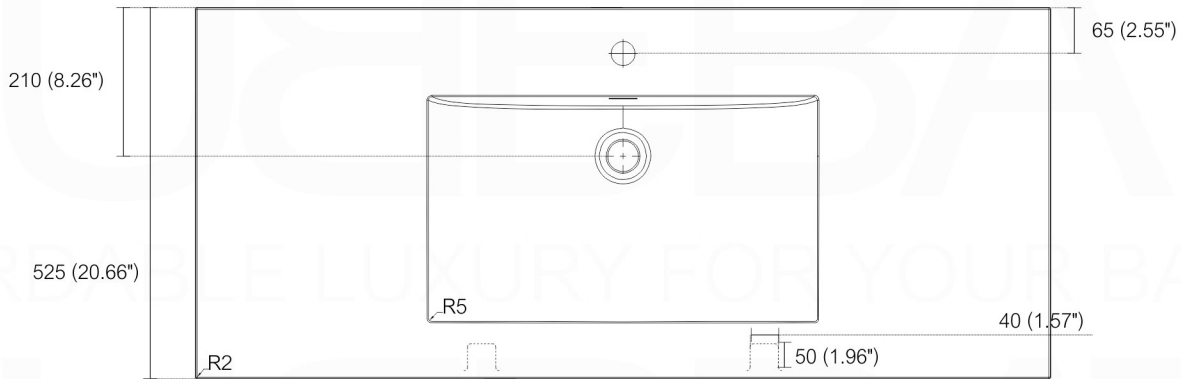

BALLI48S

Sink: BN1210SSINK

Dimensions:	width	depth	height
inches	47.24"	20.47"	23.75"
mm	1200	520	500

NOTE: DIMENSIONS AND TECHNICAL DETAILS ARE SUBJECT TO CHANGE WITHOUT NOTICE

. FRONT ELEVATION

. TOP ELEVATION

. SIDE ELEVATION

INSTALLATION GUIDE

Tools Required for Assembly

How to Install

Wall Preparation

SQUARE SINK SPAIN
48" SINGLE

. FRONT ELEVATION

. TOP ELEVATION