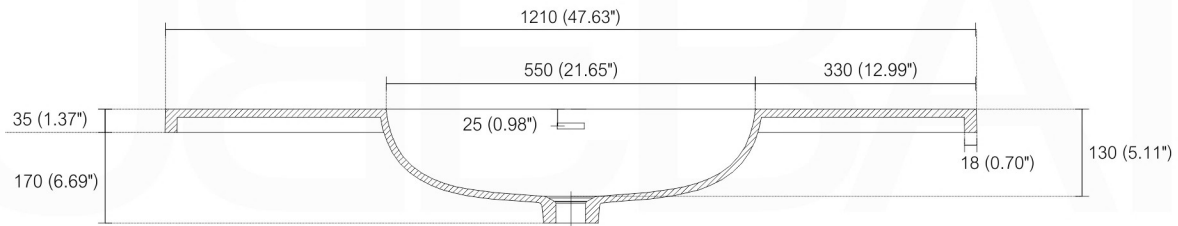

BALLI48S

Sink: BN1210SSINK

Dimensions:	width	depth	height
inches	47.24"	20.47"	23.75"
mm	1200	520	500

NOTE: DIMENSIONS AND TECHNICAL DETAILS ARE SUBJECT TO CHANGE WITHOUT NOTICE

. FRONT ELEVATION

. TOP ELEVATION

. SIDE ELEVATION

INSTALLATION GUIDE

Tools Required for Assembly

How to Install

Wall Preparation

SQUARE SINK SPAIN
48" SINGLE

. FRONT ELEVATION

. TOP ELEVATION

. SIDE ELEVATION