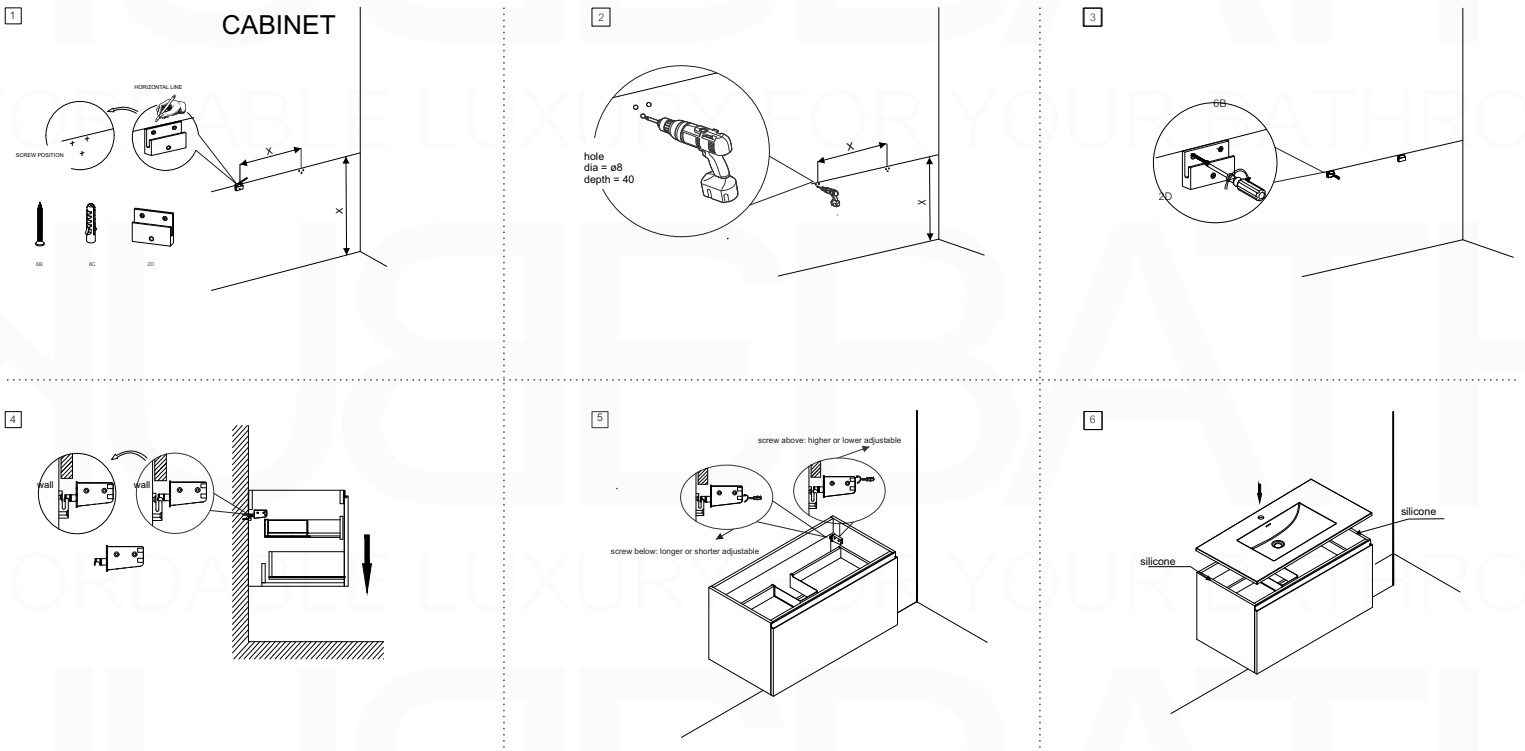

BALLI48S

Sink: BN1210SSINK

Dimensions:	width	depth	height
inches	47.24"	20.47"	23.75"
mm	1200	520	500

NOTE: DIMENSIONS AND TECHNICAL DETAILS ARE SUBJECT TO CHANGE WITHOUT NOTICE

. FRONT ELEVATION

. TOP ELEVATION

. SIDE ELEVATION

INSTALLATION GUIDE

Tools Required for Assembly

How to Install

Wall Preparation

SQUARE SINK SPAIN
48" SINGLE

. FRONT ELEVATION

. TOP ELEVATION