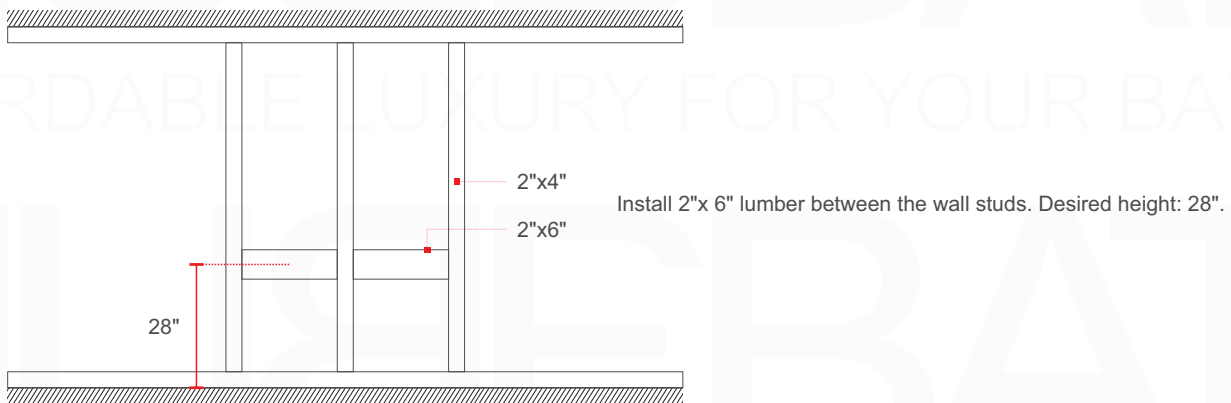

BALLI48S

Sink: BN1210SSINK

Dimensions:	width	depth	height
inches	47.24"	20.47"	23.75"
mm	1200	520	500

NOTE: DIMENSIONS AND TECHNICAL DETAILS ARE SUBJECT TO CHANGE WITHOUT NOTICE

. FRONT ELEVATION

. TOP ELEVATION

. SIDE ELEVATION

INSTALLATION GUIDE

Tools Required for Assembly

How to Install

Wall Preparation

SQUARE SINK SPAIN
48" SINGLE

. FRONT ELEVATION

. TOP ELEVATION