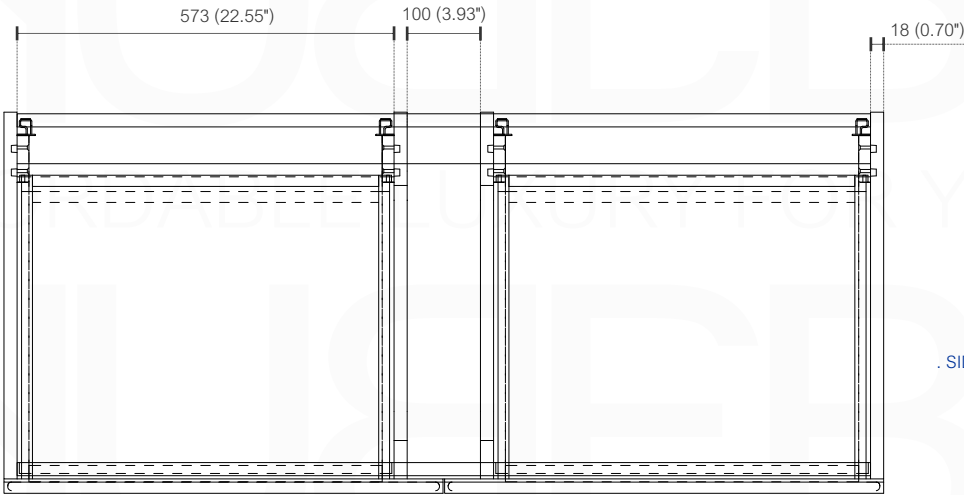

BALLI48S

Sink: BN1210SSINK

Dimensions:	width	depth	height
inches	47.24"	20.47"	23.75"
mm	1200	520	500

NOTE: DIMENSIONS AND TECHNICAL DETAILS ARE SUBJECT TO CHANGE WITHOUT NOTICE

. FRONT ELEVATION

. TOP ELEVATION

. SIDE ELEVATION

INSTALLATION GUIDE

Tools Required for Assembly

How to Install

Wall Preparation

SQUARE SINK SPAIN
48" SINGLE

. FRONT ELEVATION

. TOP ELEVATION