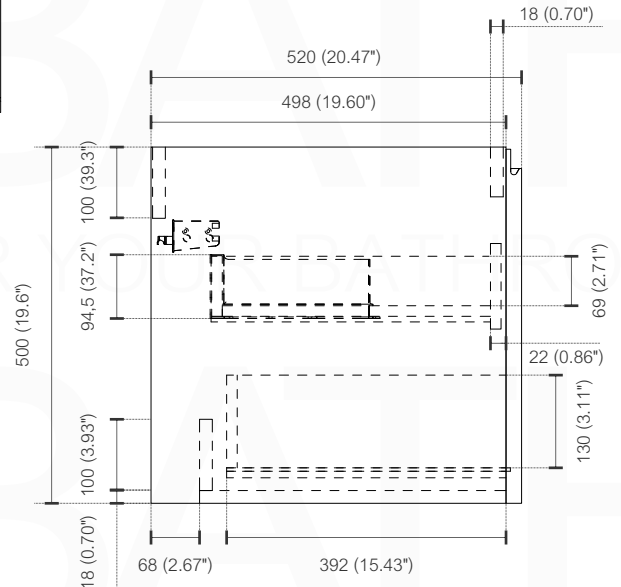

BALLI48S

Sink: BN1210SSINK

Dimensions:	width	depth	height
inches	47.24"	20.47"	23.75"
mm	1200	520	500

NOTE: DIMENSIONS AND TECHNICAL DETAILS ARE SUBJECT TO CHANGE WITHOUT NOTICE

. FRONT ELEVATION

. TOP ELEVATION

. SIDE ELEVATION

INSTALLATION GUIDE

Tools Required for Assembly

How to Install

Wall Preparation

SQUARE SINK SPAIN
48" SINGLE

. FRONT ELEVATION

. TOP ELEVATION